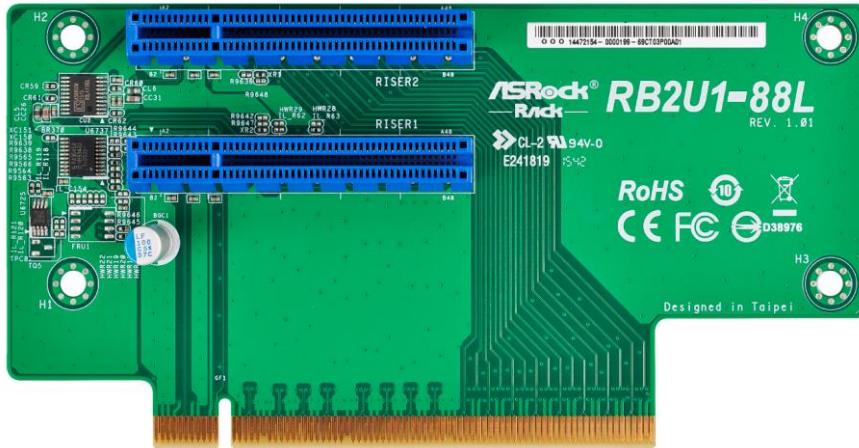

## RB2U1-88L

### Product Brief

- Passive PCIe x16 Riser card
- Right angle

#### Physical Status

|             |                   |
|-------------|-------------------|
| Form Factor | - 2U              |
| Dimensions  | - 144.8 x 73.6 mm |